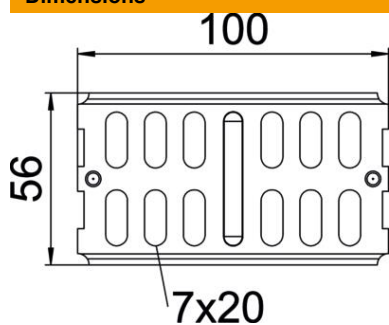

## Straight connector 60 FSK, black

Item number: 6067097

Straight connector for the straight connection of cable trays and fittings with a side height of 60 mm. Powder-coated in jet black (RAL 9005) Including appropriate fastening material.

### Master data

Item number	6067097
Type	RLVK 60 FSK SW
Description 1	Straight connector
Description 2	for cable tray
Manufacturer	OBO
Dimension	60x100
Colour	Jet black; RAL 9005
Material	Steel
Surface	PES135 - Polyester
Surface standard	
Smallest sales unit	10
Unit of quantity	Piece
Weight	9.88 kg
Weight unit	kg/100 pc.
CO2 Footprint (GWP) Cradle-to-Gate	0,0092 kg CO2e / 1 Piece

### Dimensions

Dimension	200 x 56
Length	100 mm
Width	3.5 mm
Height	56 mm
Plate thickness	2 mm